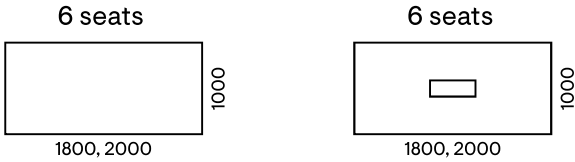

Range

Meeting tables

Meeting tables 1000 mm depth

Meeting tables 1200 mm depth

Meeting tables 1640 mm depth

H (meeting tables) = 740 mm

Supplementary units

V-shaped meeting tables

6 seats

6 seats

8 seats

8 seats

10 seats

10 seats

10 seats

10 seats

U-shaped meeting tables

6-8 seats

6-8 seats

8-10 seats

8-10 seats

10-12 seats

10-12 seats

10-12 seats

10-12 seats

Trapezium-shaped meeting tables

6 seats

8 seats

10 seats

6 seats

8 seats

10 seats