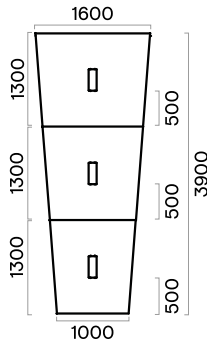

Range

Meeting tables

Meeting tables 1000 mm depth

Meeting tables 1200 mm depth

Meeting tables 1640 mm depth

H (meeting tables) = 740 mm

Supplementary units

V-shaped meeting tables

U-shaped meeting tables

6-8 seats

6-8 seats

8-10 seats

8-10 seats

10-12 seats

10-12 seats

10-12 seats

10-12 seats

Trapezium-shaped meeting tables

6 seats

8 seats

10 seats

6 seats

8 seats

10 seats

Occasional tables

H (occasional tables) = 400, 740 mm