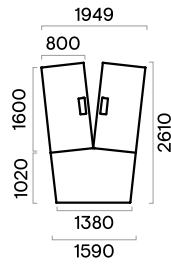

Range

Meeting tables

Meeting tables 1000 mm depth

Meeting tables 1200 mm depth

Meeting tables 1640 mm depth

H (meeting tables) = 740 mm

Supplementary units

V-shaped meeting tables

6 seats

6 seats

8 seats

8 seats

10 seats

10 seats

10 seats

10 seats

U-shaped meeting tables

6-8 seats

6-8 seats

8-10 seats

8-10 seats

10-12 seats

10-12 seats

10-12 seats

Occasional tables

H (occasional tables) = 400, 740 mm