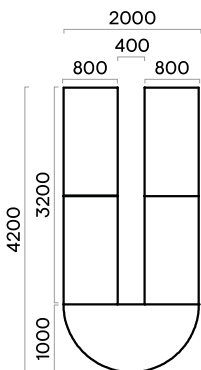

Range

Meeting tables

Meeting tables 1000 mm depth

Meeting tables 1200 mm depth

Meeting tables 1640 mm depth

H (meeting tables) = 740 mm

Supplementary units

V-shaped meeting tables

U-shaped meeting tables

6-8 seats

6-8 seats

8-10 seats

8-10 seats

10-12 seats

10-12 seats

10-12 seats

10-12 seats

Trapezium-shaped meeting tables

6 seats

8 seats

10 seats

6 seats

8 seats

10 seats

Occasional tables

H (occasional tables) = 400, 740 mm