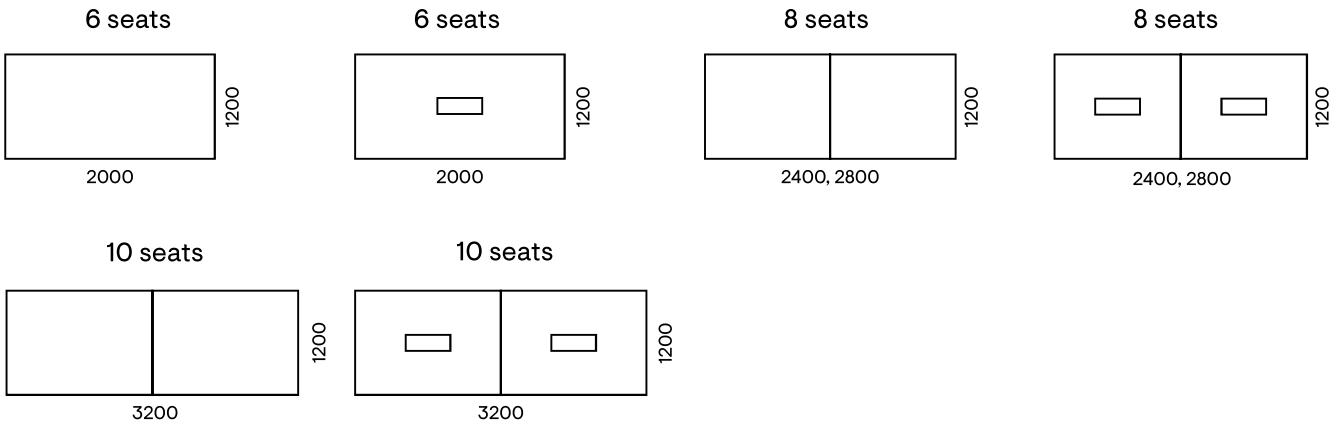

Range

Meeting tables

Meeting tables 1000 mm depth

Meeting tables 1200 mm depth

Meeting tables 1640 mm depth

H (meeting tables) = 740 mm

Supplementary units

V-shaped meeting tables

6 seats

6 seats

8 seats

8 seats

10 seats

10 seats

10 seats

10 seats

U-shaped meeting tables

6-8 seats

6-8 seats

8-10 seats

8-10 seats

10-12 seats

10-12 seats

10-12 seats

Occasional tables

H (occasional tables) = 400, 740 mm