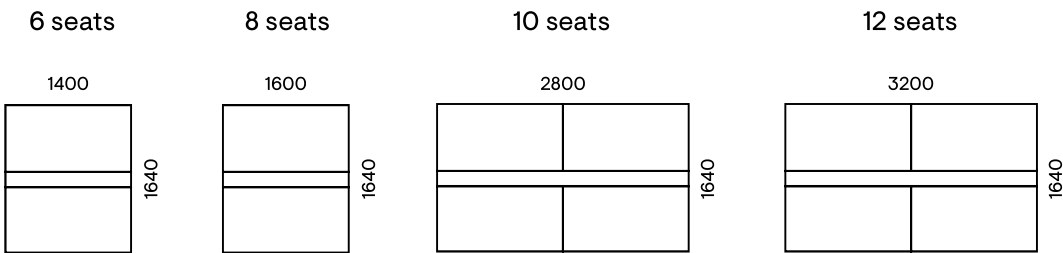

Range

Meeting tables

Meeting tables 1000 mm depth

Meeting tables 1200 mm depth

Meeting tables 1640 mm depth

H (meeting tables) = 740 mm

Supplementary units

V-shaped meeting tables

6 seats

6 seats

8 seats

8 seats

10 seats

10 seats

10 seats

10 seats

U-shaped meeting tables

6-8 seats

6-8 seats

8-10 seats

8-10 seats

10-12 seats

10-12 seats

10-12 seats

Occasional tables

H (occasional tables) = 400, 740 mm