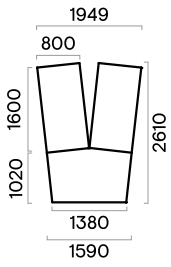

Range

Meeting tables

Meeting tables 1000 mm depth

Meeting tables 1200 mm depth

Meeting tables 1640 mm depth

H (meeting tables) = 740 mm

Supplementary units

V-shaped meeting tables

6 seats

6 seats

8 seats

8 seats

10 seats

10 seats

10 seats

10 seats

U-shaped meeting tables

6-8 seats

6-8 seats

8-10 seats

8-10 seats

10-12 seats

10-12 seats

10-12 seats

Occasional tables

H (occasional tables) = 400, 740 mm