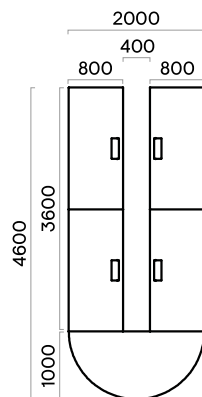

Range

Meeting tables

Meeting tables 1000 mm depth

Meeting tables 1200 mm depth

Meeting tables 1640 mm depth

H (meeting tables) = 740 mm

Supplementary units

V-shaped meeting tables

U-shaped meeting tables

6-8 seats

6-8 seats

8-10 seats

8-10 seats

10-12 seats

10-12 seats

10-12 seats

10-12 seats

Trapezium-shaped meeting tables

6 seats

8 seats

10 seats

6 seats

8 seats

10 seats

Occasional tables

H (occasional tables) = 400, 740 mm