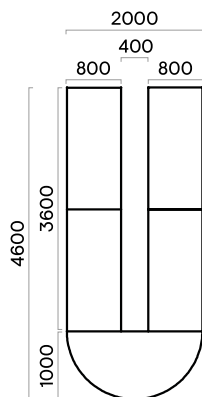

Range

Meeting tables

Meeting tables 1000 mm depth

Meeting tables 1200 mm depth

Meeting tables 1640 mm depth

H (meeting tables) = 740 mm

Supplementary units

V-shaped meeting tables

U-shaped meeting tables

6-8 seats

6-8 seats

8-10 seats

8-10 seats

10-12 seats

10-12 seats

10-12 seats

10-12 seats

Trapezium-shaped meeting tables

6 seats

8 seats

10 seats

6 seats

8 seats

10 seats

Occasional tables

H (occasional tables) = 400, 740 mm