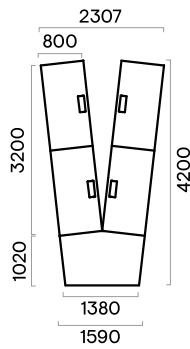

Range

Meeting tables

Meeting tables 1000 mm depth

Meeting tables 1200 mm depth

Meeting tables 1640 mm depth

H (meeting tables) = 740 mm

Supplementary units

V-shaped meeting tables

6 seats

6 seats

8 seats

8 seats

10 seats

10 seats

10 seats

10 seats

U-shaped meeting tables

6-8 seats

6-8 seats

8-10 seats

8-10 seats

10-12 seats

10-12 seats

10-12 seats

Occasional tables

H (occasional tables) = 400, 740 mm