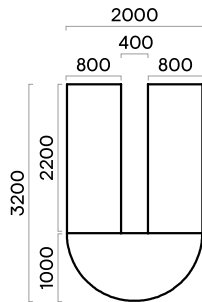

Range

Meeting tables

Meeting tables 1000 mm depth

Meeting tables 1200 mm depth

Meeting tables 1640 mm depth

H (meeting tables) = 740 mm

Supplementary units

V-shaped meeting tables

U-shaped meeting tables

6-8 seats

6-8 seats

8-10 seats

8-10 seats

10-12 seats

10-12 seats

10-12 seats

10-12 seats

Trapezium-shaped meeting tables

6 seats

8 seats

10 seats

6 seats

8 seats

10 seats

Occasional tables

H (occasional tables) = 400, 740 mm