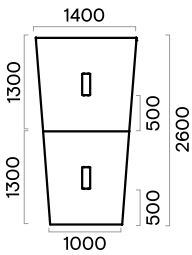

Range

Meeting tables

Meeting tables 1000 mm depth

Meeting tables 1200 mm depth

Meeting tables 1640 mm depth

H (meeting tables) = 740 mm

Supplementary units

V-shaped meeting tables

U-shaped meeting tables

6-8 seats

6-8 seats

8-10 seats

8-10 seats

10-12 seats

10-12 seats

10-12 seats

10-12 seats

Trapezium-shaped meeting tables

6 seats

8 seats

10 seats

6 seats

8 seats

10 seats

Occasional tables

H (occasional tables) = 400, 740 mm