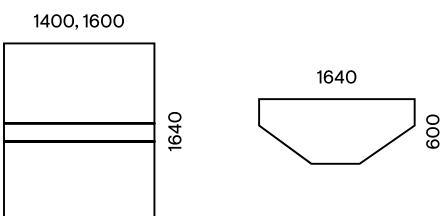

Range

Meeting tables

Meeting tables 1000 mm depth

Meeting tables 1200 mm depth

Meeting tables 1640 mm depth

H (meeting tables) = 740 mm

Supplementary units

V-shaped meeting tables

6 seats

6 seats

8 seats

8 seats

10 seats

10 seats

10 seats

10 seats

U-shaped meeting tables

6-8 seats

6-8 seats

8-10 seats

8-10 seats

10-12 seats

10-12 seats

10-12 seats

Occasional tables

H (occasional tables) = 400, 740 mm