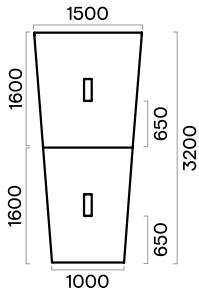

Range

Meeting tables

Meeting tables 1000 mm depth

Meeting tables 1200 mm depth

Meeting tables 1640 mm depth

H (meeting tables) = 740 mm

Supplementary units

V-shaped meeting tables

U-shaped meeting tables

6-8 seats

6-8 seats

8-10 seats

8-10 seats

10-12 seats

10-12 seats

10-12 seats

10-12 seats

Trapezium-shaped meeting tables

6 seats

8 seats

10 seats

6 seats

8 seats

10 seats

Occasional tables

H (occasional tables) = 400, 740 mm