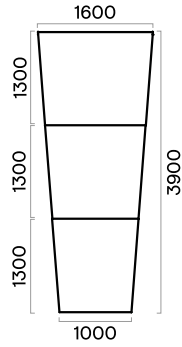

Range

Meeting tables

Meeting tables 1000 mm depth

Meeting tables 1200 mm depth

Meeting tables 1640 mm depth

H (meeting tables) = 740 mm

Supplementary units

V-shaped meeting tables

U-shaped meeting tables

6-8 seats

6-8 seats

8-10 seats

8-10 seats

10-12 seats

10-12 seats

10-12 seats

10-12 seats

Trapezium-shaped meeting tables

6 seats

8 seats

10 seats

6 seats

8 seats

10 seats

Occasional tables

H (occasional tables) = 400, 740 mm