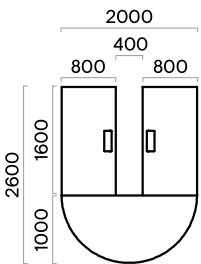

Range

Meeting tables

Meeting tables 1000 mm depth

Meeting tables 1200 mm depth

Meeting tables 1640 mm depth

H (meeting tables) = 740 mm

Supplementary units

V-shaped meeting tables

6 seats

6 seats

8 seats

8 seats

10 seats

10 seats

10 seats

10 seats

U-shaped meeting tables

6-8 seats

6-8 seats

8-10 seats

8-10 seats

10-12 seats

10-12 seats

10-12 seats

Occasional tables

H (occasional tables) = 400, 740 mm