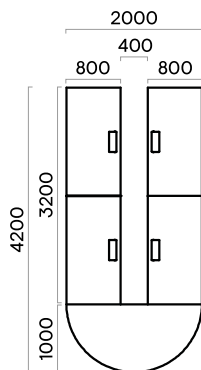

Range

Meeting tables

Meeting tables 1000 mm depth

Meeting tables 1200 mm depth

Meeting tables 1640 mm depth

H (meeting tables) = 740 mm

Supplementary units

V-shaped meeting tables

U-shaped meeting tables

6-8 seats

6-8 seats

8-10 seats

8-10 seats

10-12 seats

10-12 seats

10-12 seats

10-12 seats

Trapezium-shaped meeting tables

6 seats

8 seats

10 seats

6 seats

8 seats

10 seats

Occasional tables

H (occasional tables) = 400, 740 mm