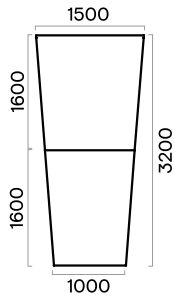

Range

Meeting tables

Meeting tables 1000 mm depth

Meeting tables 1200 mm depth

Meeting tables 1640 mm depth

H (meeting tables) = 740 mm

Supplementary units

V-shaped meeting tables

U-shaped meeting tables

6-8 seats

6-8 seats

8-10 seats

8-10 seats

10-12 seats

10-12 seats

10-12 seats

10-12 seats

Trapezium-shaped meeting tables

6 seats

8 seats

10 seats

6 seats

8 seats

10 seats

Occasional tables

H (occasional tables) = 400, 740 mm