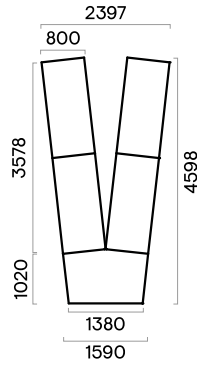

Range

Meeting tables

Meeting tables 1000 mm depth

Meeting tables 1200 mm depth

Meeting tables 1640 mm depth

H (meeting tables) = 740 mm

Supplementary units

V-shaped meeting tables

6 seats

6 seats

8 seats

8 seats

10 seats

10 seats

10 seats

10 seats

U-shaped meeting tables

6-8 seats

6-8 seats

8-10 seats

8-10 seats

10-12 seats

10-12 seats

10-12 seats

Occasional tables

H (occasional tables) = 400, 740 mm