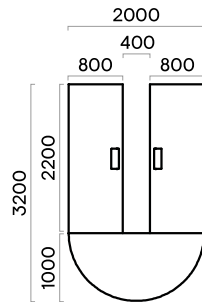

Range

Meeting tables

Meeting tables 1000 mm depth

Meeting tables 1200 mm depth

Meeting tables 1640 mm depth

H (meeting tables) = 740 mm

Supplementary units

V-shaped meeting tables

U-shaped meeting tables

6-8 seats

6-8 seats

8-10 seats

8-10 seats

10-12 seats

10-12 seats

10-12 seats

10-12 seats

Trapezium-shaped meeting tables

6 seats

8 seats

10 seats

6 seats

8 seats

10 seats

Occasional tables

H (occasional tables) = 400, 740 mm