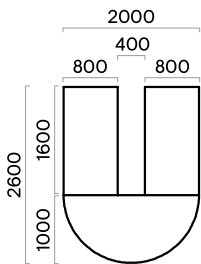

Range

Meeting tables

Meeting tables 1000 mm depth

Meeting tables 1200 mm depth

Meeting tables 1640 mm depth

H (meeting tables) = 740 mm

Supplementary units

V-shaped meeting tables

6 seats

6 seats

8 seats

8 seats

10 seats

10 seats

10 seats

10 seats

U-shaped meeting tables

6-8 seats

6-8 seats

8-10 seats

8-10 seats

10-12 seats

10-12 seats

10-12 seats

Occasional tables

H (occasional tables) = 400, 740 mm