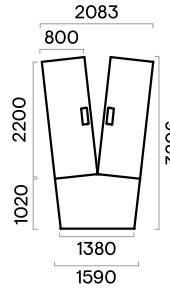

Range

Meeting tables

Meeting tables 1000 mm depth

Meeting tables 1200 mm depth

Meeting tables 1640 mm depth

H (meeting tables) = 740 mm

Supplementary units

V-shaped meeting tables

6 seats

6 seats

8 seats

8 seats

10 seats

10 seats

10 seats

10 seats

U-shaped meeting tables

6-8 seats

6-8 seats

8-10 seats

8-10 seats

10-12 seats

10-12 seats

10-12 seats

Occasional tables

H (occasional tables) = 400, 740 mm