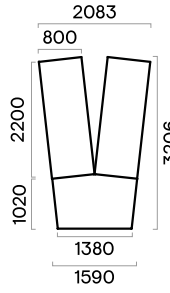

Range

Meeting tables

Meeting tables 1000 mm depth

Meeting tables 1200 mm depth

Meeting tables 1640 mm depth

H (meeting tables) = 740 mm

Supplementary units

V-shaped meeting tables

6 seats

6 seats

8 seats

8 seats

10 seats

10 seats

10 seats

10 seats

U-shaped meeting tables

6-8 seats

6-8 seats

8-10 seats

8-10 seats

10-12 seats

10-12 seats

10-12 seats

Occasional tables

H (occasional tables) = 400, 740 mm