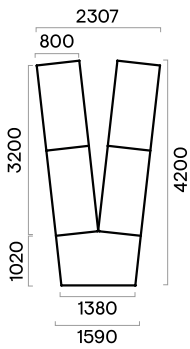

Range

Meeting tables

Meeting tables 1000 mm depth

Meeting tables 1200 mm depth

Meeting tables 1640 mm depth

H (meeting tables) = 740 mm

Supplementary units

V-shaped meeting tables

6 seats

6 seats

8 seats

8 seats

10 seats

10 seats

10 seats

10 seats

U-shaped meeting tables

6-8 seats

6-8 seats

8-10 seats

8-10 seats

10-12 seats

10-12 seats

10-12 seats

Occasional tables

H (occasional tables) = 400, 740 mm