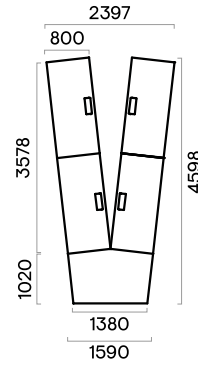

Range

Meeting tables

Meeting tables 1000 mm depth

Meeting tables 1200 mm depth

Meeting tables 1640 mm depth

H (meeting tables) = 740 mm

Supplementary units

V-shaped meeting tables

6 seats

6 seats

8 seats

8 seats

10 seats

10 seats

10 seats

10 seats

U-shaped meeting tables

6-8 seats

6-8 seats

8-10 seats

8-10 seats

10-12 seats

10-12 seats

10-12 seats

Occasional tables

H (occasional tables) = 400, 740 mm