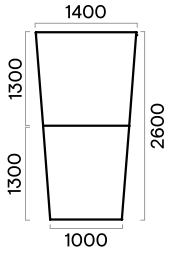

Range

Meeting tables

Meeting tables 1000 mm depth

Meeting tables 1200 mm depth

Meeting tables 1640 mm depth

H (meeting tables) = 740 mm

Supplementary units

V-shaped meeting tables

6 seats

6 seats

8 seats

8 seats

10 seats

10 seats

10 seats

10 seats

U-shaped meeting tables

6-8 seats

6-8 seats

8-10 seats

8-10 seats

10-12 seats

10-12 seats

10-12 seats

10-12 seats

Trapezium-shaped meeting tables

6 seats

8 seats

10 seats

6 seats

8 seats

10 seats